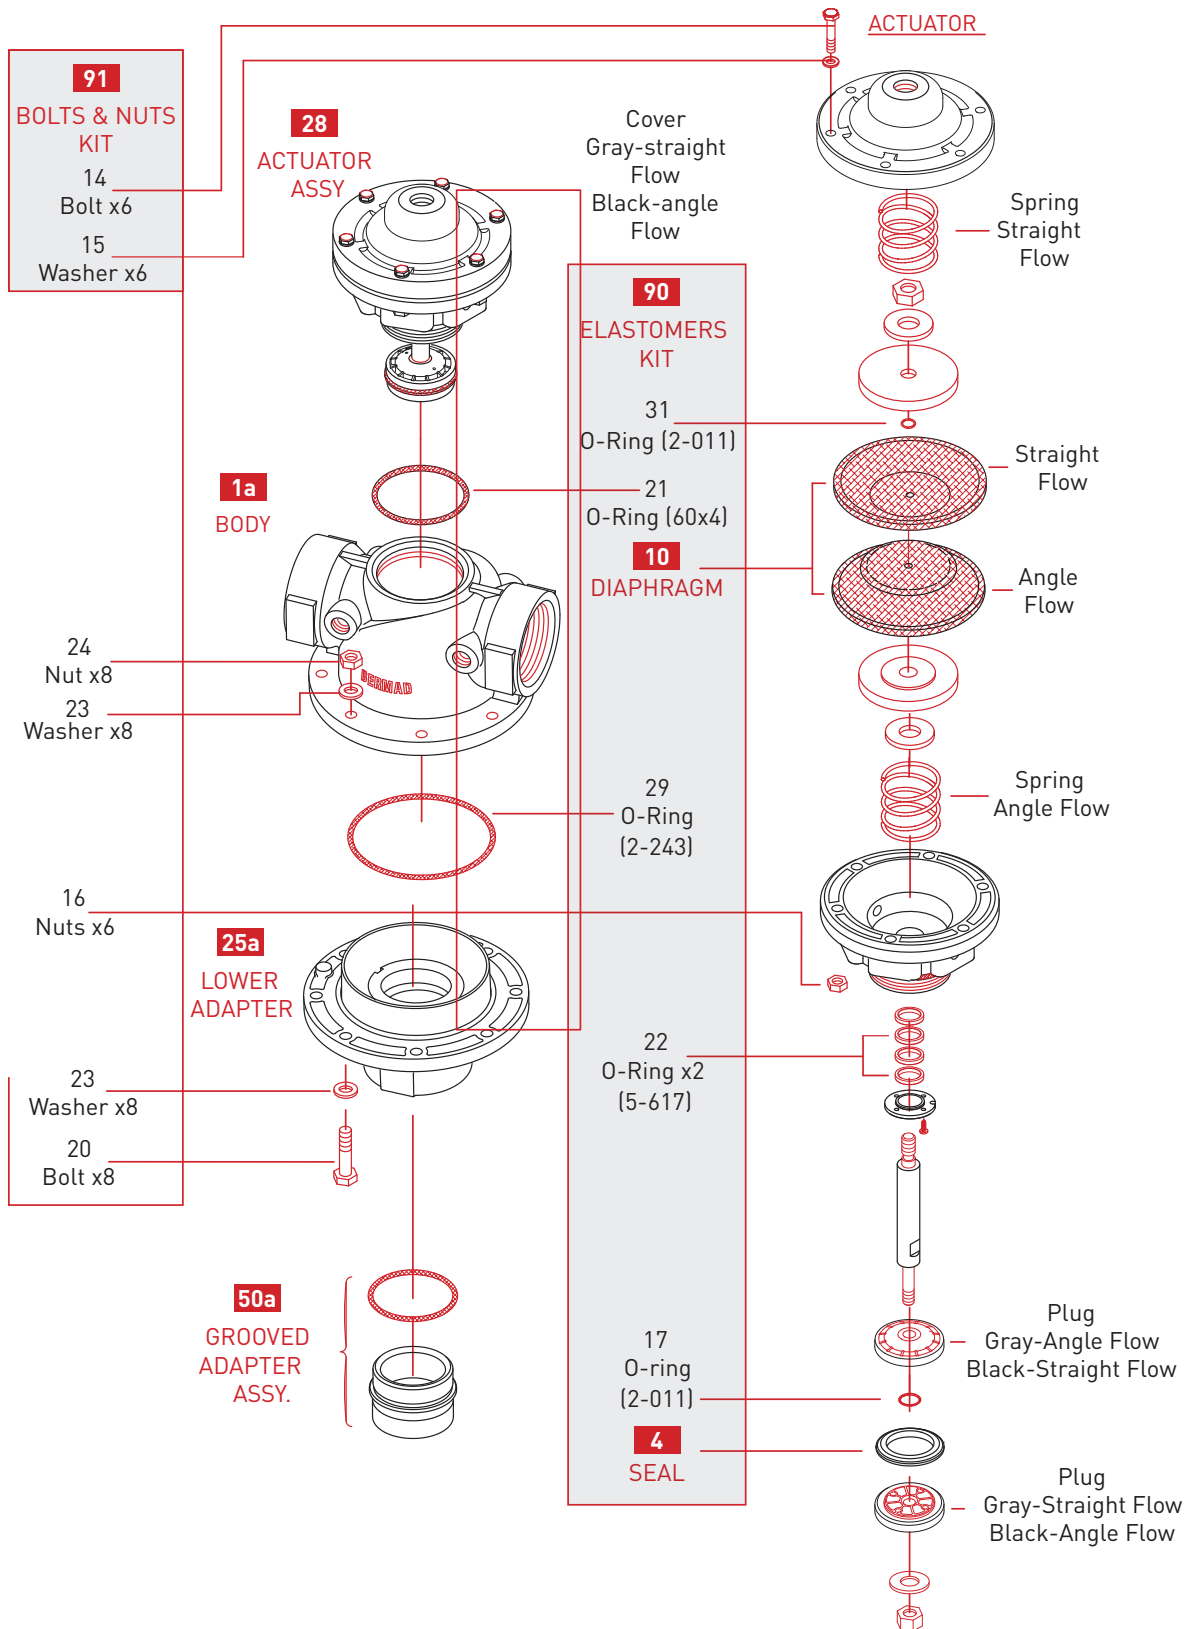

BERMAD PLASTIC VALVES 2x2 - DRAWING

STANDARD VALVES

NO.	DESCRIPTION	SAP. CAT.NO.
	STRAIGHT FLOW 2x2 350 BSP RPA BLACK BERMAD	730102-000169
1a	BODY ASSY. F/2" STRAIGHT FLOW BERMAD	730113-000317
25a	LOWER ADAPTOR F/2" STRAIGHT FLOW PLASTIC BERMAD	730113-000315
28	VALVE ASSY. F/2" STRAIGHT FLOW PLASTIC BERMAD	730113-000507
50a	ADAPTATION KIT FOR THREAD-VICTAULIC, 2" BS	760190-000074
90	SEALS + DIAPHRAGM KIT F/2" 350 BERMAD	730113-000763
10	DIAPHRAGM F.2*2 VALVE	730113-000446
4	PLUG SEAL F.2*2PL.STR.VALVE	730113-000324
91	BOLTS-NUTS KIT F/2" 350 BERMAD	730113-000761

NO.	DESCRIPTION	SAP. CAT.NO.
	STRAGHT REVERSE FLOW 2x2 350 BSP RPA BLACK BERMAD	730102-000173
1a	BODY ASSY. F/2" STRAIGHT FLOW BERMAD	730113-000317
25a	LOWER ADAPTOR F/2" STRAIGHT FLOW PLASTIC BERMAD	730113-000315
28	VALVE ASSY. F/2" STRAGHT REVERSE FLOW PLASTIC BERMAD	730113-000338
50a	ADAPTATION KIT FOR THREAD-VICTAULIC, 2" BS	760190-000074
90	SEALS + DIAPHRAGM KIT F/2" 350 BERMAD	730113-000763
10	DIAPHRAGM F.2*2 VALVE	730113-000446
4	PLUG SEAL F.2*2 PL.STR.VALVE	730113-000324
91	BOLTS-NUTS KIT F/2" 350 BERMAD	730113-000761

NO.	DESCRIPTION	SAP. CAT.NO.
	ANGLE FLOW 2x2 350 BSP RPA BLACK BERMAD	730102-000167
1a	BODY ASSY. F/2" STRAIGHT FLOW BERMAD	730113-000317
25a	LOWER ADAPTOR F/2" STRAIGHT FLOW PLASTIC BERMAD	730113-000315
28	VALVE ASSY. F/2" ANGLE FLOW BERMAD	730113-000346
50a	ADAPTATION KIT FOR THREAD-VICTAULIC, 2" BS	760190-000074
90	SEALS + DIAPHRAGM KIT F/2" 350 BERMAD	730113-000763
10	DIAPHRAGM F.2*2 VALVE	730113-000446
4	PLUG SEAL F.2*2PL.STR.VALVE	730113-000324
91	BOLTS-NUTS KIT F/2" 350 BERMAD	730113-000761