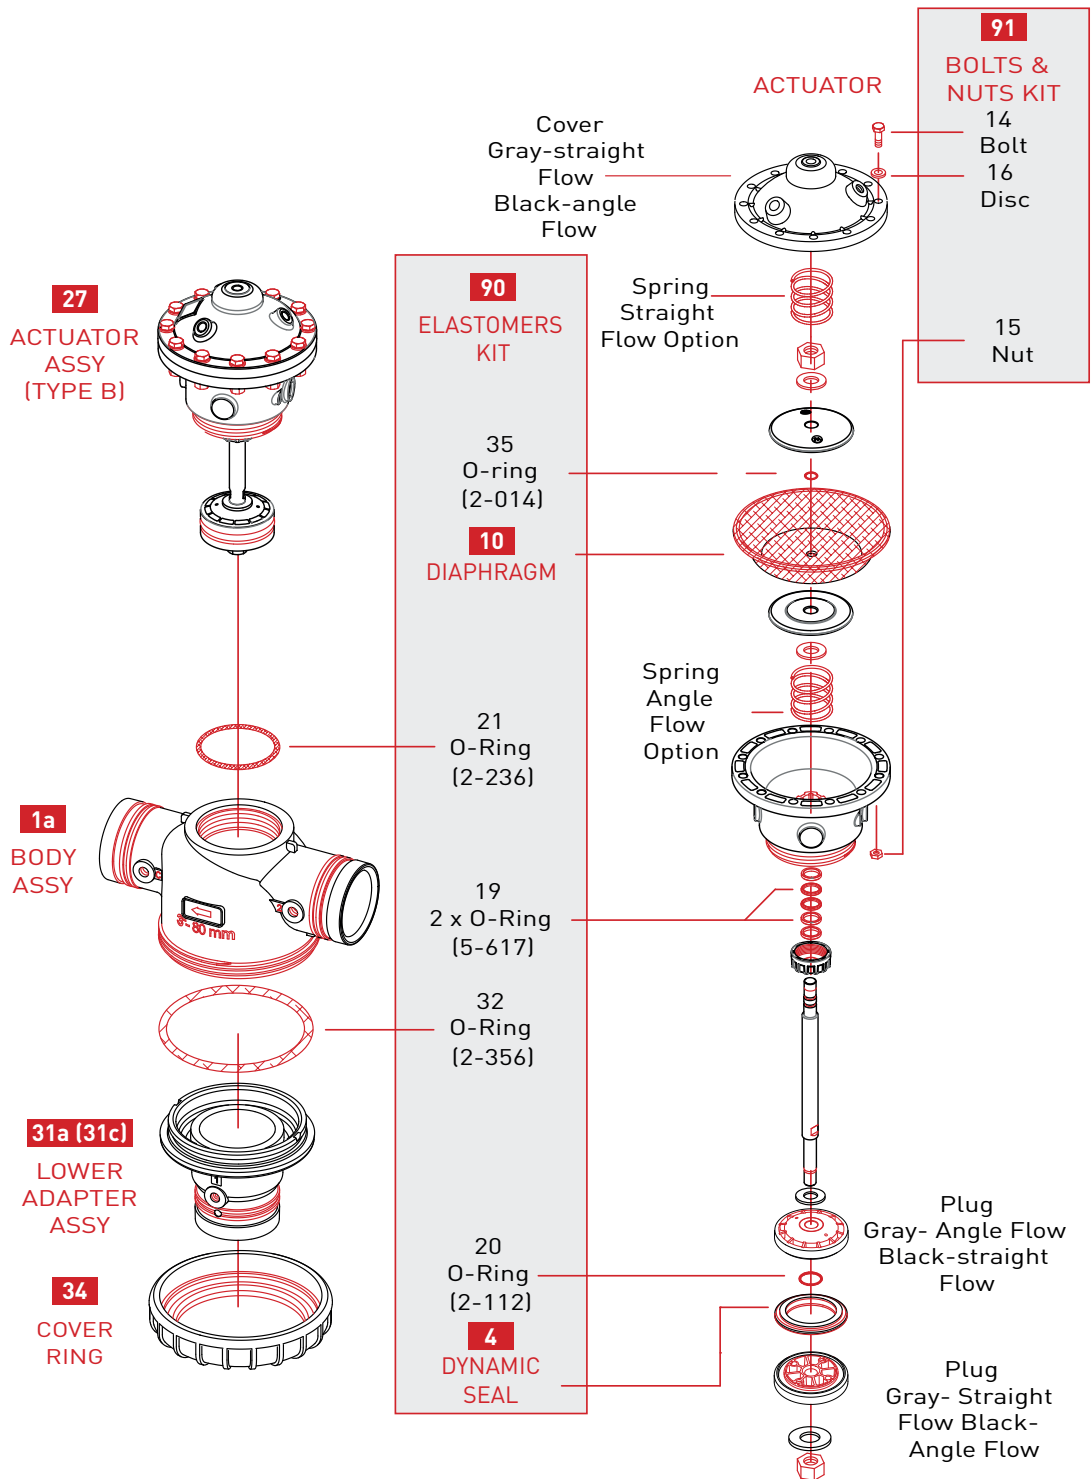

BERMAD PLASTIC VALVES 3X3 - DRAWING

31a - LOWER ADAPTER ASSY WITH 2" THREAD (STRAIGHT FLOW)
31c - LOWER ADAPTER ASSY - GROOVED (ANGLE FLOW)

STANDARD VALVES

NO.	DESCRIPTION	SAP. CAT.NO.
	STRAIGHT FLOW 3x3 (2) 350 VICTAULIC/BSP RPA BLACK BERMAD	730102-000179
1a	BODY ASSY. F/3" VALVE PLASTIC BERMAD	730113-000396
31a (31c)	LOWER ADAPTOR F/3" STRAIGHT FLOW PLASTIC BERMAD	730113-000395
27	VALVE ASSY. F/3" STRAIGHT FLOW BERMAD	730113-000608
34	FIXING NUT F/3" STRAIGHT FLOW PLASTIC BERMAD	730113-000394
90	SEALS + DIAPHRAGM KIT F/3" 350 BERMAD	730113-000767
10	DIAPHRAGM FOR 3x3 BERMAD VALVE	730113-000538
4	SEAL F/3*2BER	730113-000359
91	BOLTS-NUTS KIT F/3" 350 BERMAD	730113-000766
NO.	DESCRIPTION	SAP. CAT.NO.
	ANGLE FLOW 3x3 350 VICTAULIC RPA BLACK BERMAD	730102-000176
1a	BODY ASSY. F/3" VALVE PLASTIC BERMAD	730113-000396
31a (31c)	LOWER ADAPTOR F/3" STRAIGHT FLOW PLASTIC BERMAD	730113-000395
27	VALVE KIT F.3*3 BER.PL ANGLE FLOW VALVE	730113-000610
34	FIXING NUT F/3" STRAIGHT FLOW PLASTIC BERMAD	730113-000394
90	SEALS + DIAPHRAGM KIT F/3" 350 BERMAD	730113-000767
10	DIAPHRAGM FOR 3x3 BERMAD VALVE	730113-000538
4	SEAL F/3*2BER	730113-000359
91	BOLTS-NUTS KIT F/3" 350 BERMAD	730113-000766
NO.	DESCRIPTION	SAP. CAT.NO.
	STRAGHT REVERSE FLOW 3x3 350 VICTAULIC RPA BLACK BERMAD	730102-000123
1a	BODY ASSY. F/3" VALVE PLASTIC BERMAD	730113-000396
31a (31c)	LOWER ADAPTOR F/3" 350 PLASTIC BERMAD VIC	730113-000770
27	VALVE ASSY. F/3" STRAGHT REVERSE FLOW PLASTIC BERMAD	730113-000609
34	FIXING NUT F/3" STRAIGHT FLOW PLASTIC BERMAD	730113-000394
90	SEALS + DIAPHRAGM KIT F/3" 350 BERMAD	730113-000767
10	DIAPHRAGM FOR 3x3 BERMAD VALVE	730113-000538
4	SEAL F/3*2BER	730113-000359
91	BOLTS-NUTS KIT F/3" 350 BERMAD	730113-000766