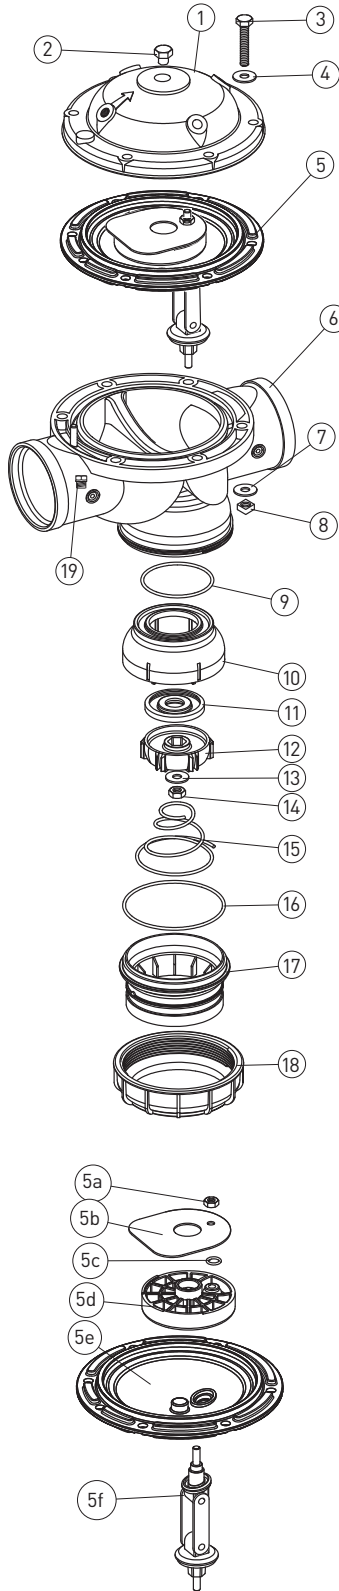

SEA WATER VALVES - DUPLEX INTERNALS

NO.	DESCRIPTION	SAP. CAT.NO.
	* STRAIGHT FLOW 4x4 350 VICTAULIC RPA/DUPLEX BLACK SW BERMAD	730102-000202
1a	BODY ASSY. F/4" WA-S.DUPLEX	730113-000583
49	LOWER ADAPTOR F/4" WA-S.DUPLEX	730113-000582
50	ACTUATOR ASSY. F/4" STRAIGHT FLOW SUPER DUPLEX	730113-000579
90	SEALES + DIAPHRAGM KIT F/4" VALVE PLASTIC BERMAD	730113-000570
19	DIAPHRAGM F/4" BERMAD (350) NR	730113-000786
18	SEAL F/4*3 VALVE	730113-000484
91	BOLTS-NUTS KIT F/4" VALVE PLASTIC BERMAD	730113-000566

NO.	DESCRIPTION	SAP. CAT.NO.
	* ANGLE FLOW 4x4 350 VICTAULIC RPA/DUPLEX BLACK SW BERMAD	730102-000200
1a	BODY ASSY. F/4" WA-S.DUPLEX	730113-000583
49	LOWER ADAPTOR F/4" WA-S.DUPLEX	730113-000582
50	ACTUATOR ASSY. F/4" ANGLE FLOW SUPER DUPLEX	730113-000580
90	SEALES + DIAPHRAGM KIT F/4" VALVE PLASTIC BERMAD	730113-000570
19	DIAPHRAGM F/4" BERMAD (350) NR	730113-000786
18	SEAL F/4*3 VALVE	730113-000484
91	BOLTS-NUTS KIT F/4" VALVE PLASTIC BERMAD	730113-000566

* Requires long delivery time

DOROT VALVES - DRAWING