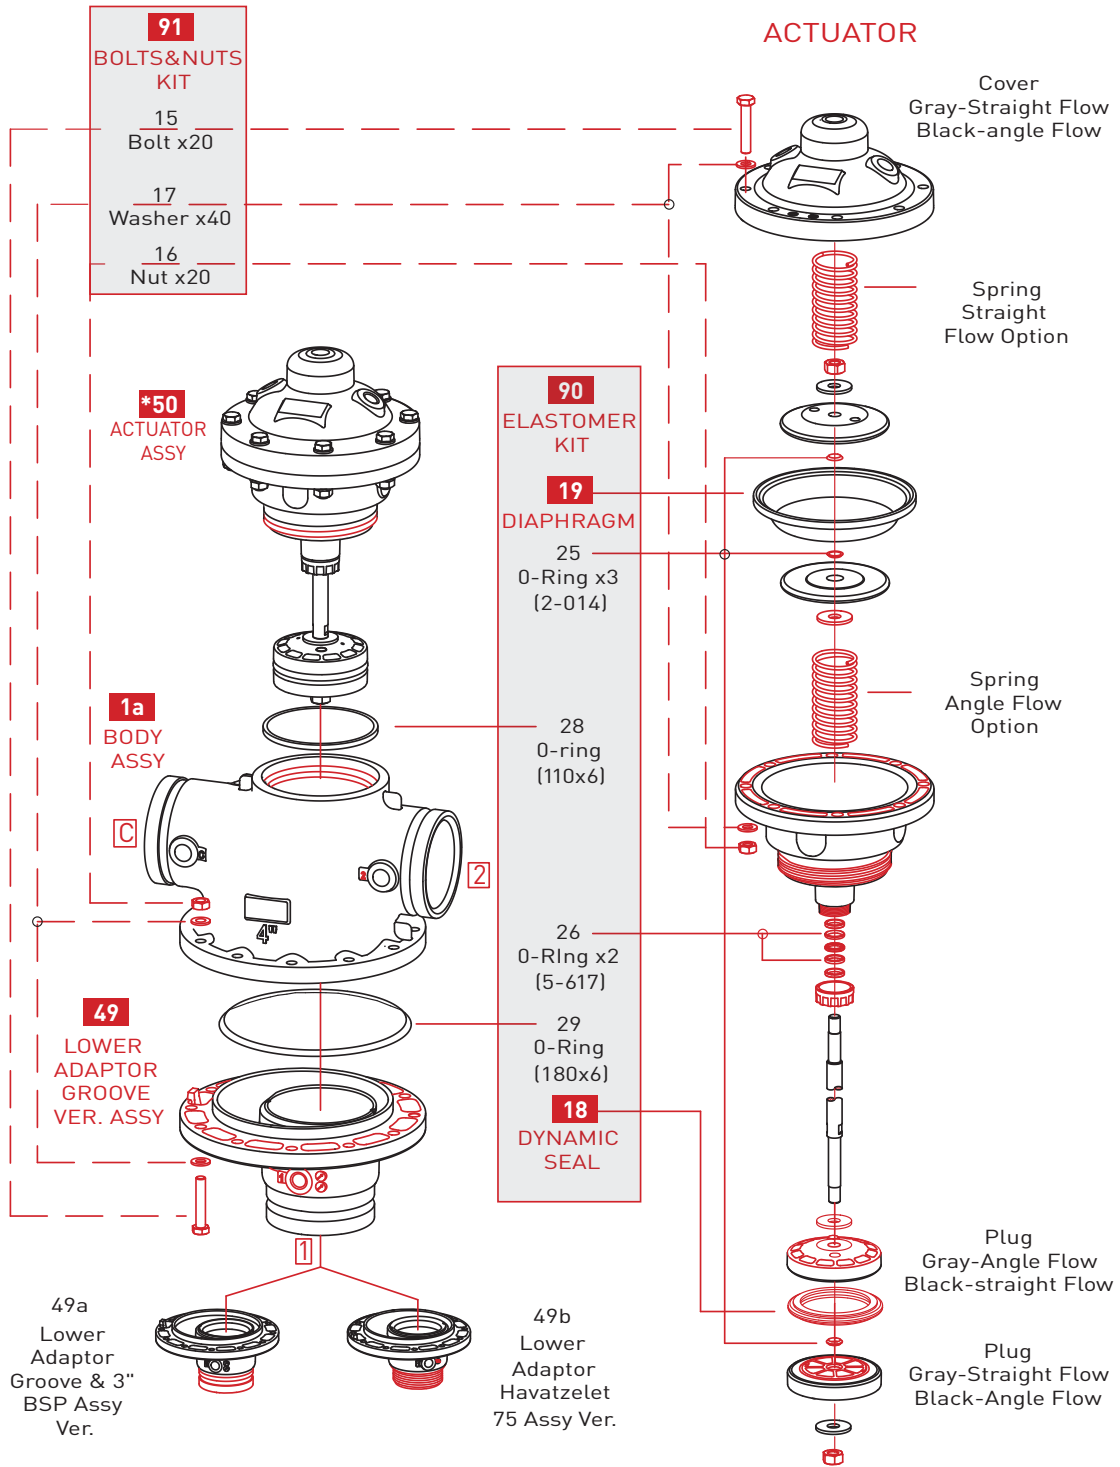

BERMAD PLASTIC VALVES 4x4 - DRAWING

* According to valve type

STANDARD VALVES

NO.	DESCRIPTION	SAP. CAT.NO.
	STRAGHT REVERSE FLOW 4x4 350 VICTAULIC RPA BLACK BERMAD	730102-000196
1a	BODY ASSY. F/4" VALVE PLASTIC BERMAD	730113-000568
49	ADAPTOR VIC F/4" VALVE PLASTIC BERMAD	730113-000573
50	ACTUATOR F/4" STRAGHT REVERSE FLOW BERMAD	730113-000576
90	SEALES + DIAPHRAGM KIT F/4" VALVE PLASTIC BERMAD	730113-000570
19	DIAPHRAGM F/4" BERMAD (350) NR	730113-000786
18	SEAL F/4*3 VALVE	730113-000484
91	BOLTS-NUTS KIT F/4" VALVE PLASTIC BERMAD	730113-000566

NO.	DESCRIPTION	SAP. CAT.NO.
	ANGLE FLOW 4x4 350 VICTAULIC RPA BLACK BERMAD	730102-000195
1a	BODY ASSY. F/4" VALVE PLASTIC BERMAD	730113-000568
49	ADAPTOR VIC F/4" VALVE PLASTIC BERMAD	730113-000573
50	ACTUATOR F/4" ANGLE FLOW BERMAD	730113-000574
90	SEALES + DIAPHRAGM KIT F/4" VALVE PLASTIC BERMAD	730113-000570
19	DIAPHRAGM F/4" BERMAD (350) NR	730113-000786
18	SEAL F/4*3 VALVE	730113-000484
91	BOLTS-NUTS KIT F/4" VALVE PLASTIC BERMAD	730113-000566