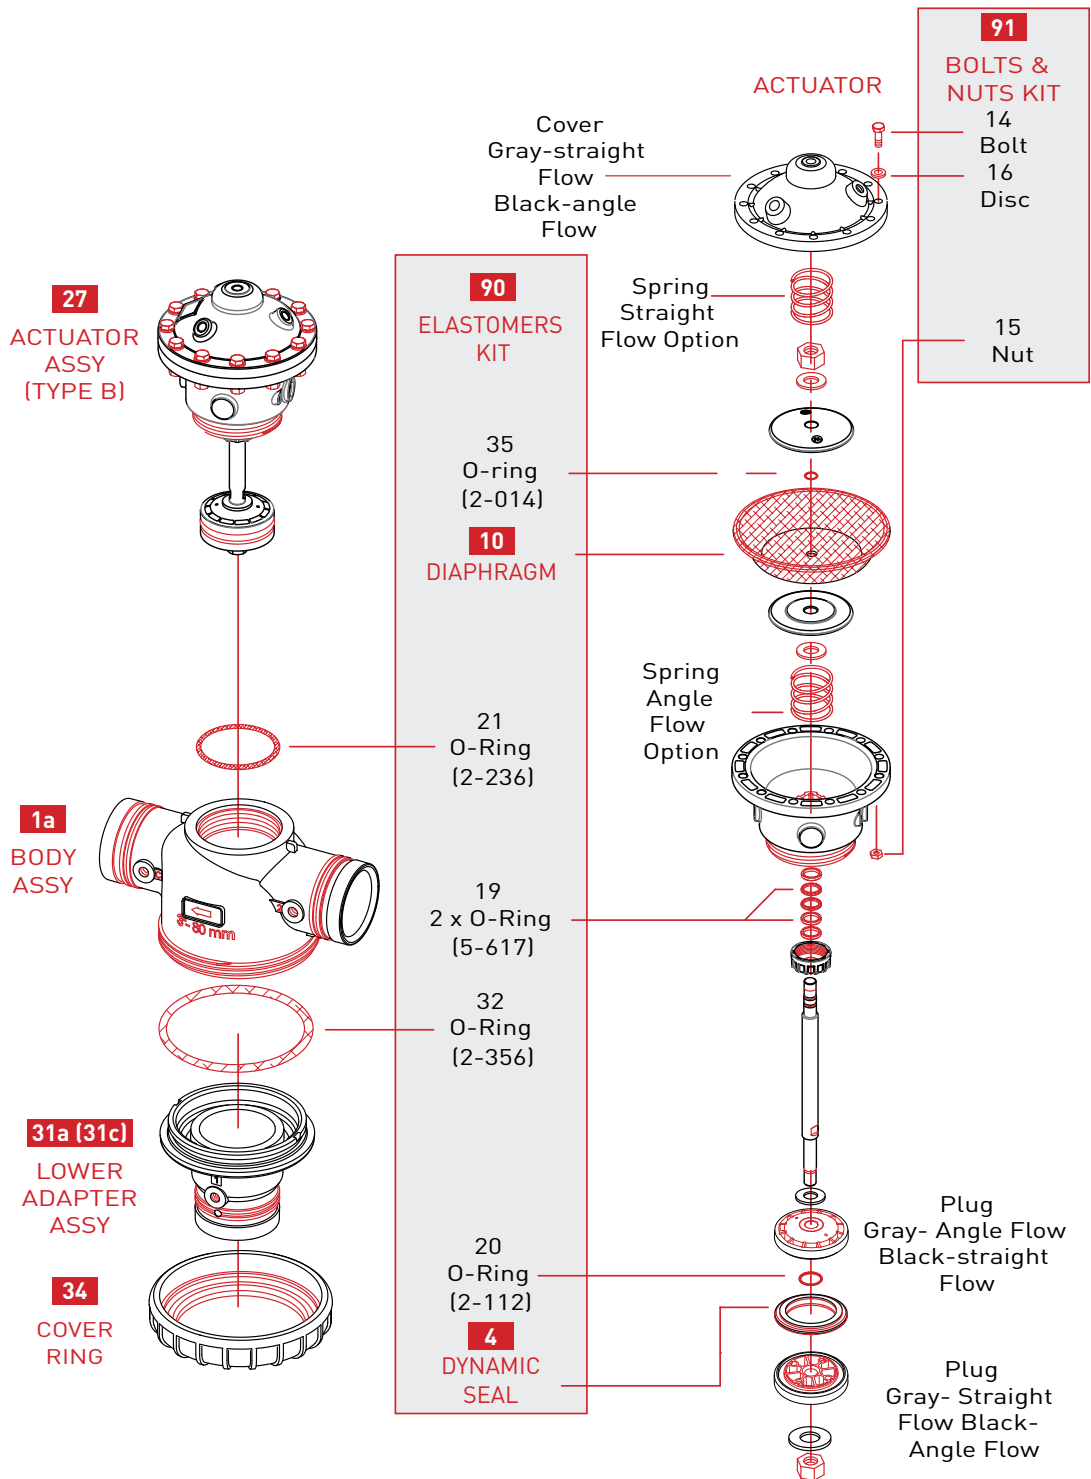

# BERMAD PLASTIC VALVES 3X3 - DRAWING

31a - LOWER ADAPTER ASSY WITH 2" THREAD (STRAIGHT FLOW)  
31c - LOWER ADAPTER ASSY - GROOVED (ANGLE FLOW)