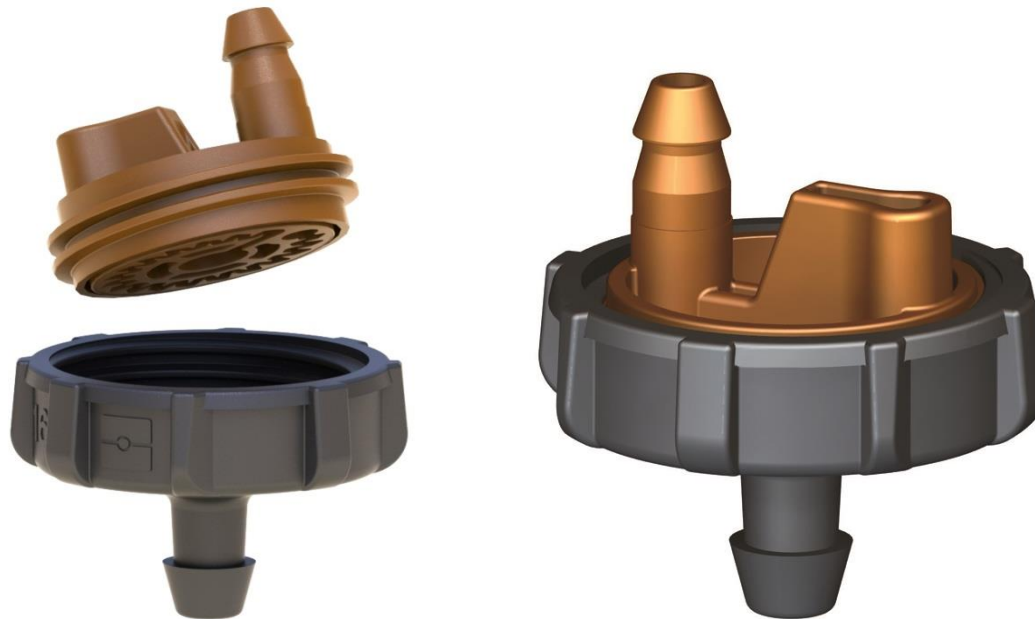

E1000

Non regulated on-line dripper

 **Rivulis**
Irrigation

E1000 - ENDLESS Dripper

Perfect solution for **ORGANIC** crops

Very attractive for **NURCERY** and **POT IRRIGATION**

Easy to use and friendly for **GARDENING**

On-Line Drippers

E1000 – 2 Parts Dripper

1. Base – Inlet filter with barb to be inserted into PE pipes

E1000 – 2 Parts Dripper

2. Cover - flow rate is color coded by unique multi function outlet port

E1000 Dripper Specifications

- Emission rates at 1 bar: 2, 4, 8 lph (0.53, 1.06, 2.11 gph)
- Operating pressure range: 0.8-2.0 bar (11.6-29 psi)
- Materials: Base PBT + Fiberglass, Cap Polypropylene + Fiberglass

2lph

4lph

8lph

Dripper Description

Installation: Use 2mm punch tool

E1000 Flow Rate Vs. Pressure Graph

Applications:

Orchard

Applications:

Potted plants in nurseries and home gardens

Master dripper with multi-branched adaptor

Dripper with 3x5 micro tube