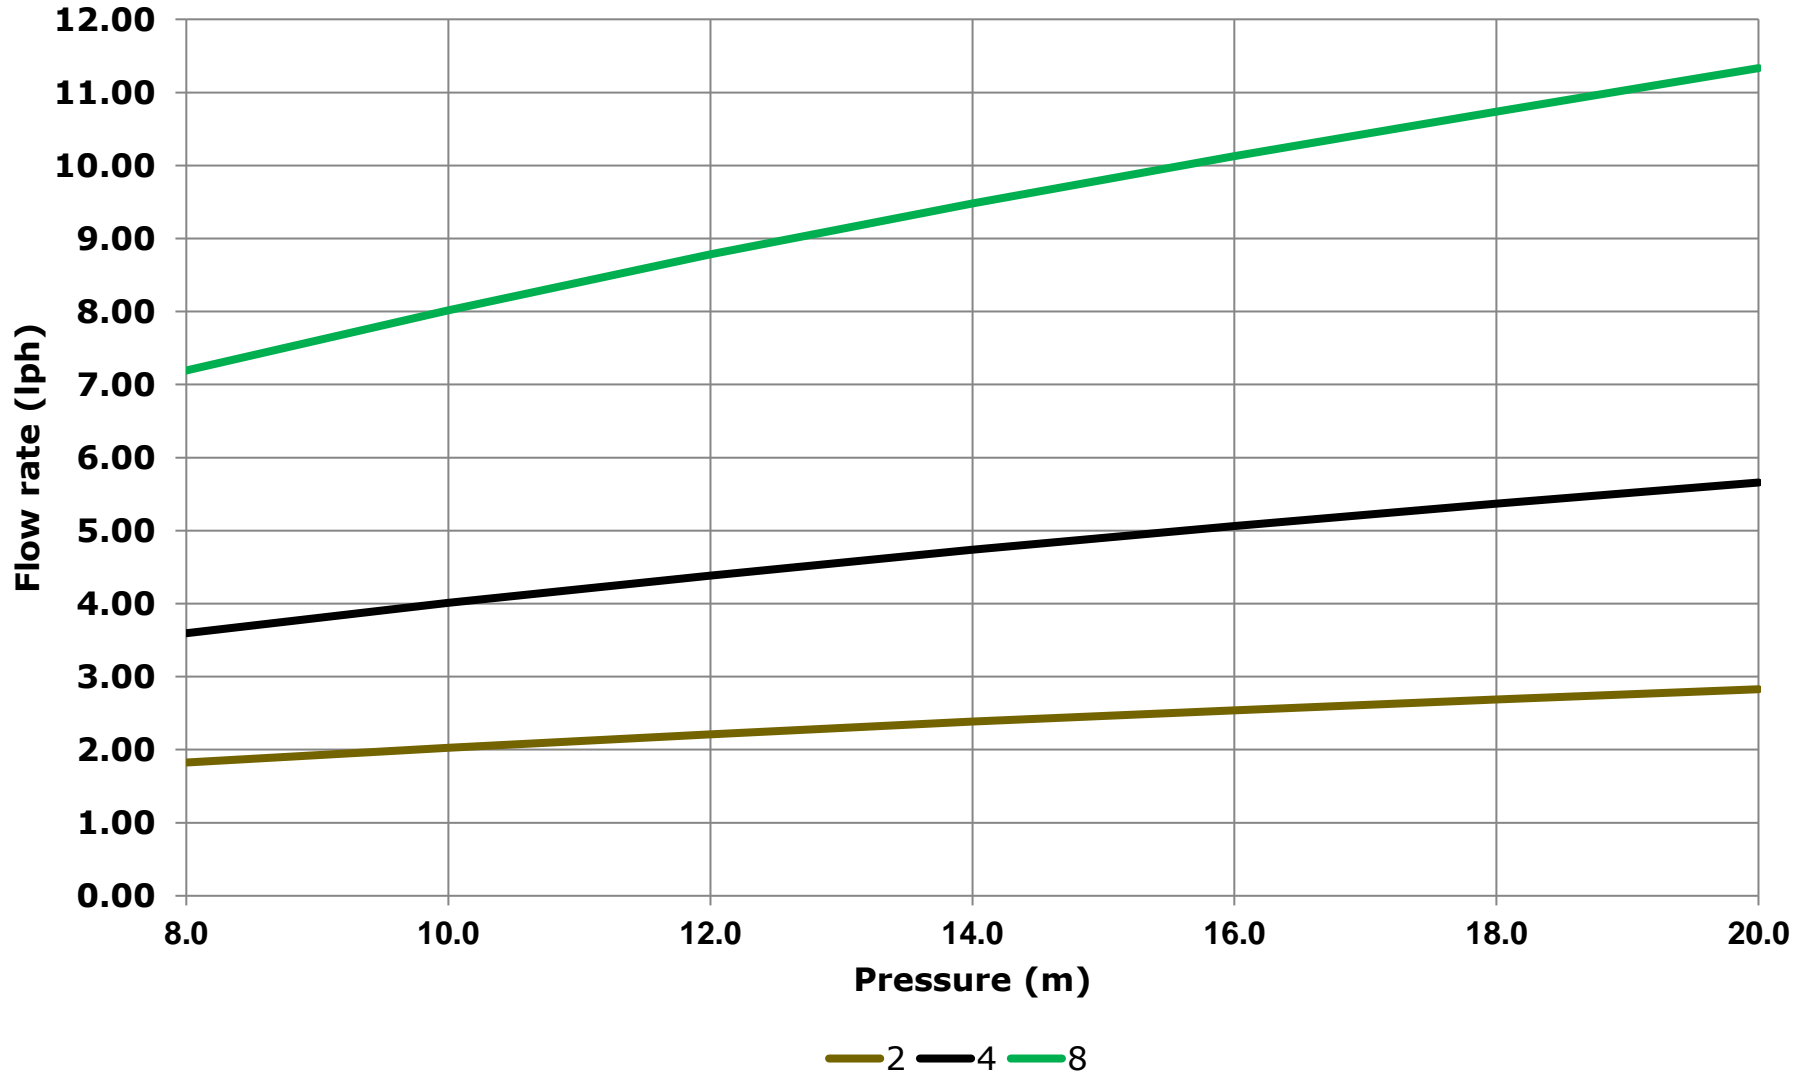

E1000 Flow Rate Vs. Pressure Graph