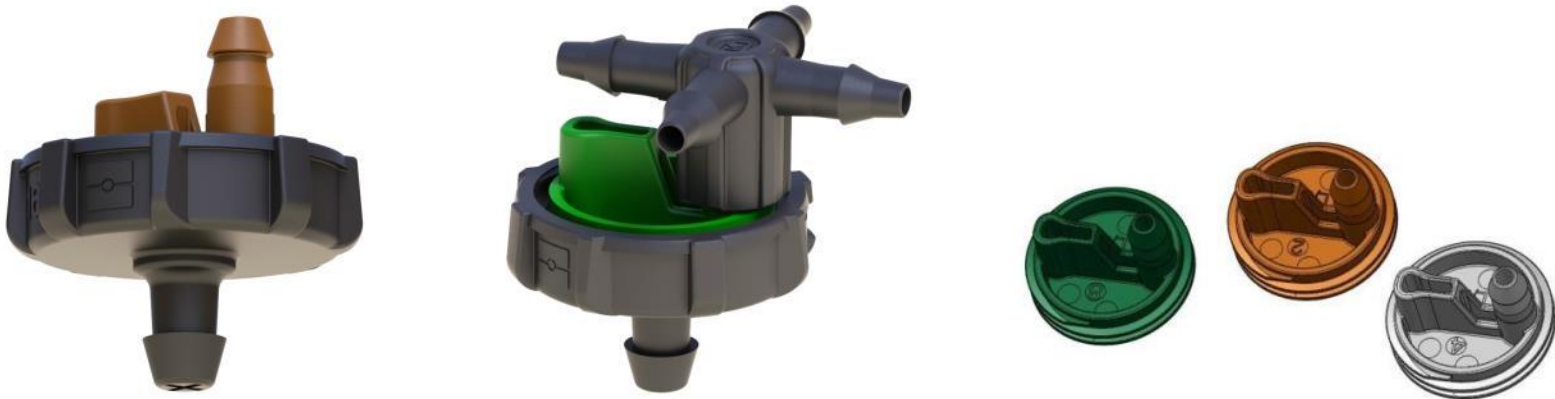

E1000

Non regulated on-line dripper

 **Rivulis**
Irrigation

E1000 - ENDLESS Dripper

Perfect solution for **ORGANIC** crops

Very attractive for **NURCERY** and **POT IRRIGATION**

Easy to use and friendly for **GARDENING**

On-Line Drippers

E1000 – 2 Parts Dripper

1. Base – Inlet filter with barb to be inserted into PE pipes

E1000 – 2 Parts Dripper

2. Cover - flow rate is color coded by unique multi function outlet port

E1000 Dripper Specifications