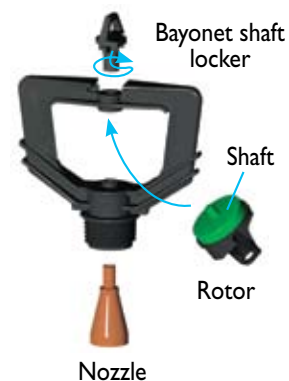

Main features:

- Effective water throw radius: up to 8.0 m at 3.0 bar
- Available with pressure regulator
- Easy assembling & dismantling
- Protected against UV degradation
- Resistant to chemicals and fertilizers commonly used in agriculture
- May be mounted on 1/2" PVC riser or assembled with Plastro's Meteor collar adaptor on metal rods or plastic stakes

☀️ Recommended for frost protection.

Effective frost protection requires a minimum application rate of 3.0 mm/h.

☀️ Recommended for irrigation purposes.

3/8" Base

Meteor
#14

1/2" Base

Super XL Midi Sprinkler irrigation systems
<http://www.irrigationglobal.com>