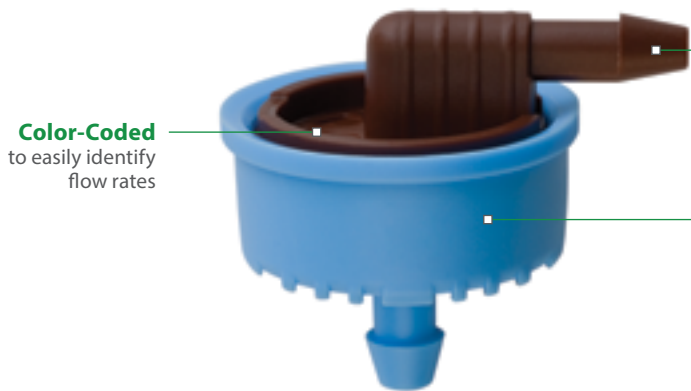

SUPERTIF PC ND/NDH

Pressure Compensating No-Drain Online Dripper

Color-Coded to easily identify flow rates

Barb fits 3x5mm tubing to be used with pegs

Pressure Compensating for constant flow over a wide pressure range

Conic & Barb outlet adapts to multi-branch adapters for delivery of water to multiple pots

Available Configurations

Outlet Options	Side (SOL), Top (Conic & Barb)
Flow Rates (gph)	Supertif ND: 0.29, 0.53, 0.58, 1.02, 2.06 Supertif NDH: 0.42, 0.82, 2.91 Supertif ND MOP: 0.29, 0.58 Supertif NDH MOP: 0.42, 0.82, 1.40
Operating Guidelines	Works with 3 x 5 mm (0.118" x 0.197") micro tubes
Opening Pressure (psi)	Supertif ND: 4.3 Supertif NDH: 7.1 Supertif ND MOP: 10.0 Supertif NDH MOP: 8.5
Pressure Compensation Ranges (psi)	Supertif ND: 10-50 Supertif NDH: 17-50 Supertif ND MOP: 15.6-50 Supertif NDH MOP: 14.2-50
Sealing Pressures (psi)	Supertif ND: 2.1 Supertif NDH: 5.0 Supertif ND MOP: 2.5 Supertif NDH MOP: 2.8